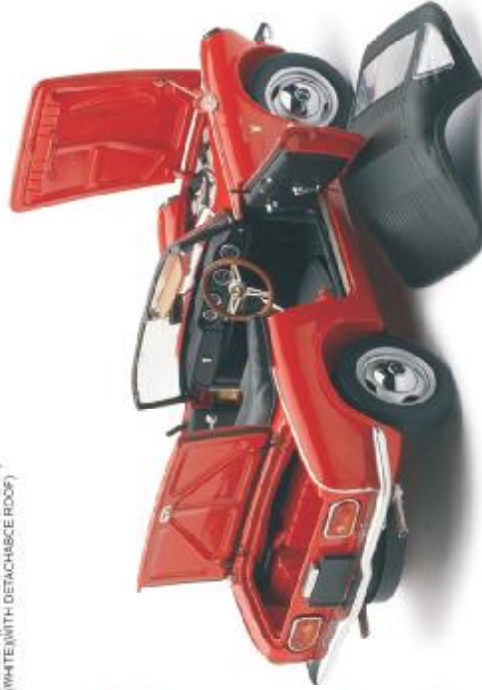

73276 HONDA S800 ROADSTER 1966 (RED WITH DETACHABLE ROOF)
73277 ..... (YELLOW WITH DETACHABLE ROOF)
73278 ..... (WHITE WITH DETACHABLE ROOF)